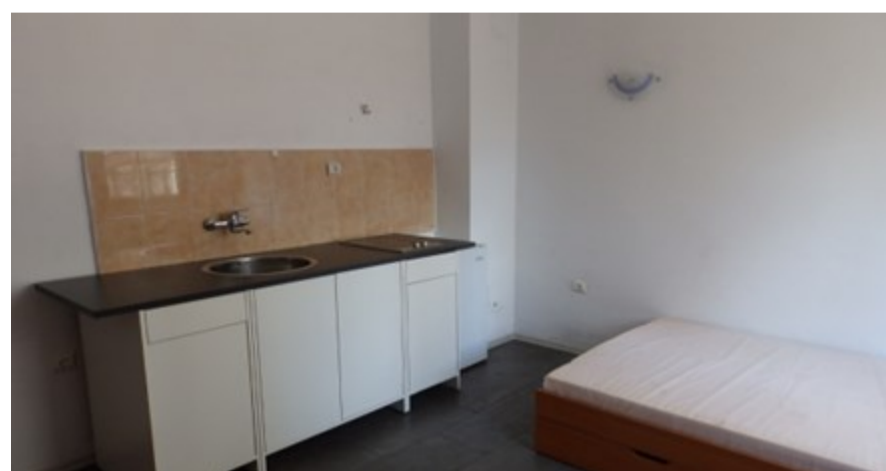

IDEALHOMES > *International*

RS1346A Sveta Petka

in Bansko

- 15 min to Cabin Ski lift
- Without annual maintenance fee
- Studio apartment
- Partly furnished
- Ground floor
- South facing view
- Furniture throughout as per photographs
- 30 sq m living area size

Sveta Petka is situated only 15 minutes away from the center in the eastern part of Bansko. It combines the unique spirit and traditional bansko style with the modern requirements using latest construction technologies for maximum comfort and convenience.