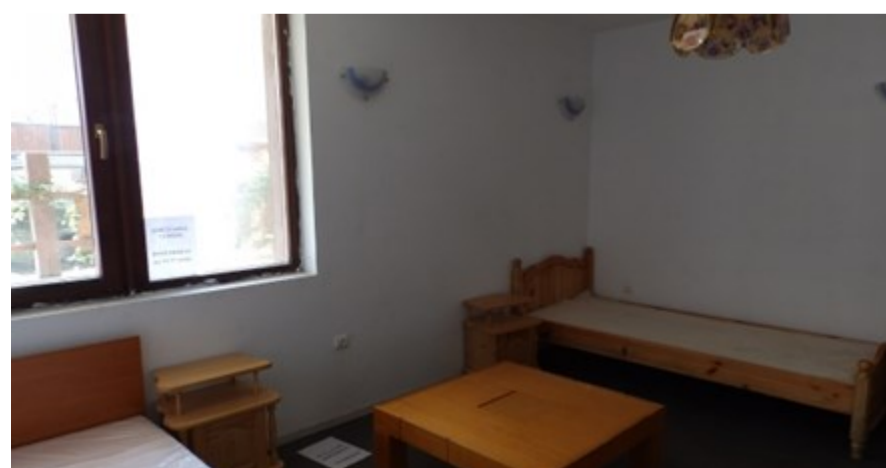

IDEALHOMES > *International*

RS1346A Sveta Petka

in Bansko

- 15 min to Cabin Ski lift
- Without annual maintenance fee
- Studio apartment
- Partly furnished
- Ground floor
- South facing view
- Furniture throughout as per photographs
- 30 sq m living area size

Sveta Petka is situated only 15 minutes away from the center in the eastern part of Bansko. It combines the unique spirit and traditional bansko style with the modern requirements using latest construction technologies for maximum comfort and convenience.